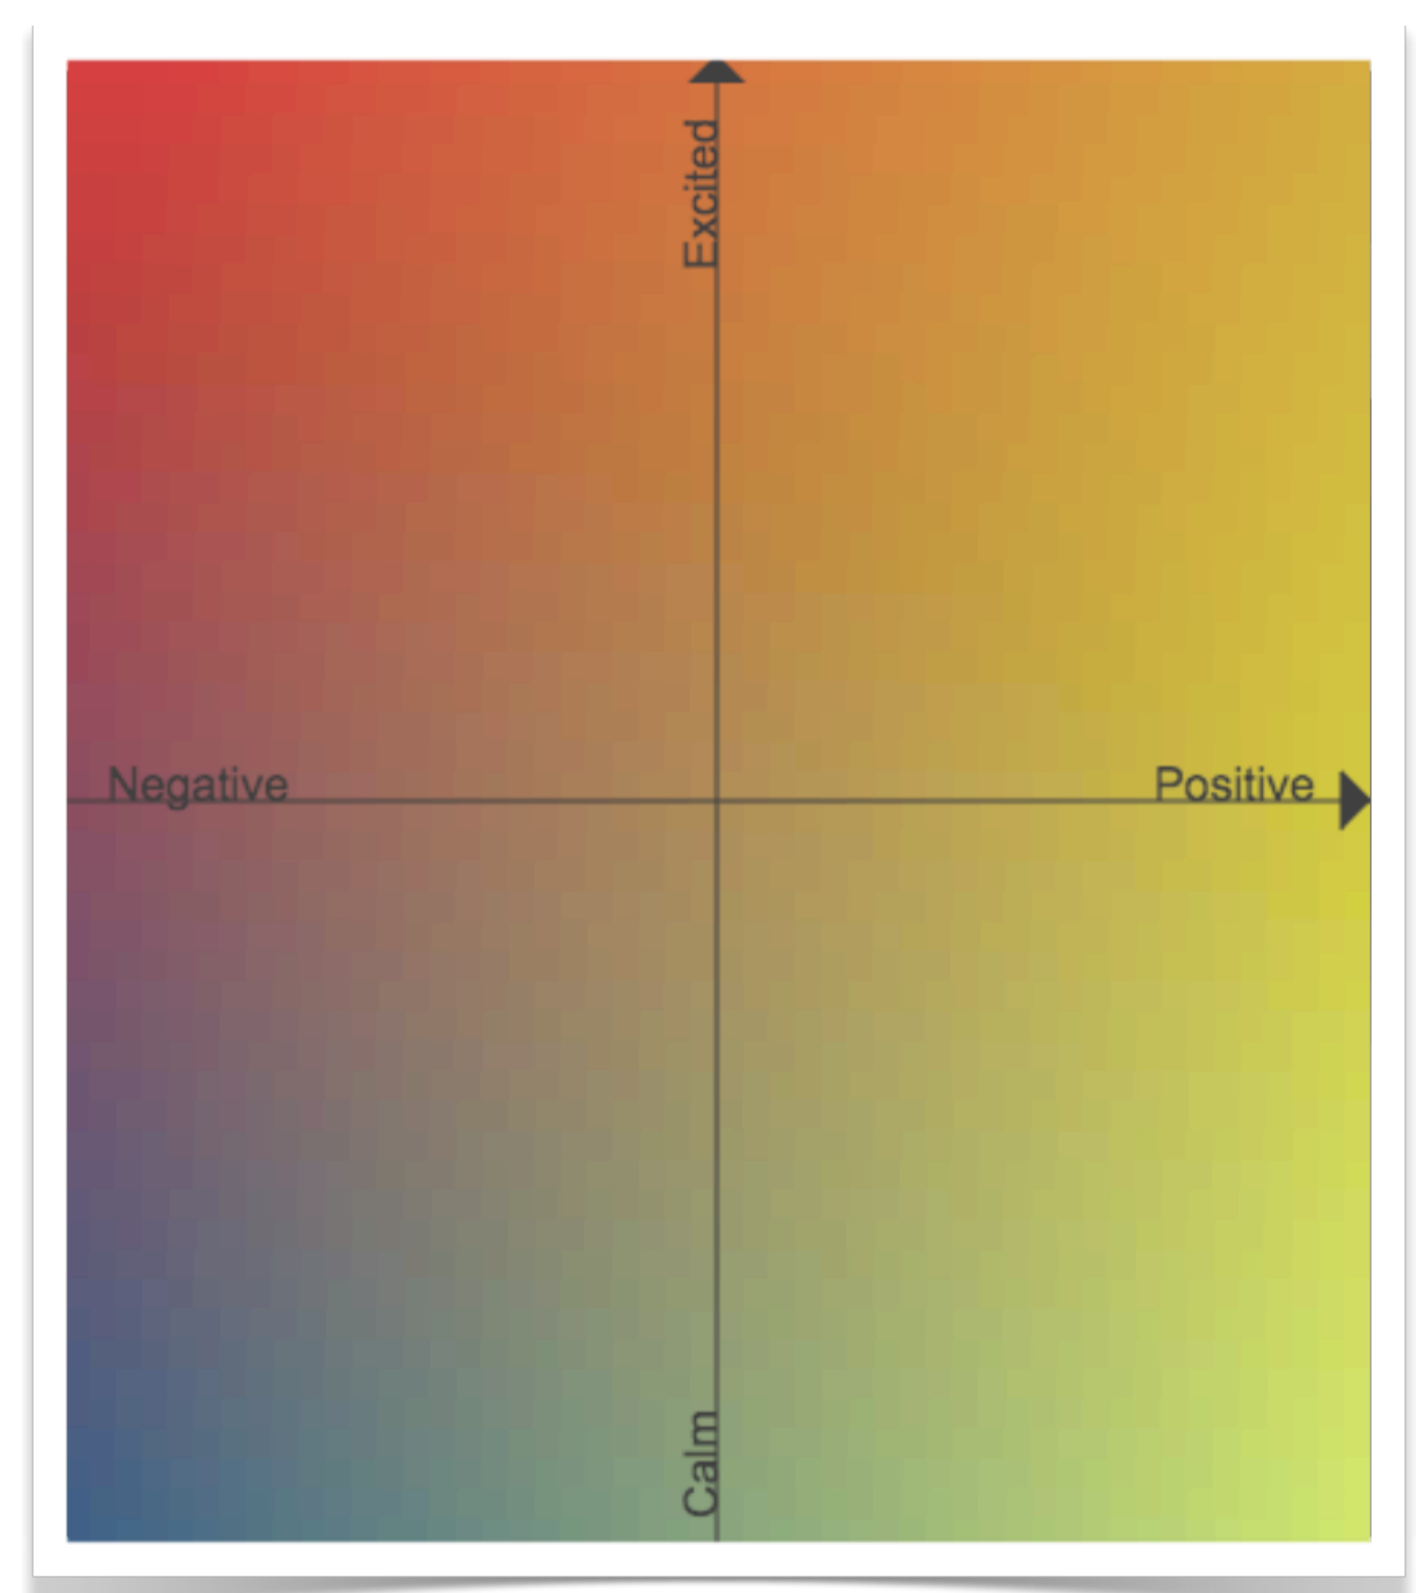

intense

humor

soft

haunting

pure

*To participate, go to: <http://bit.ly/moodxp2>*

# ***Moodplay interactive musical experience***

***A. Allik, M. Barthet, G. Fazekas, J. Woodbridge***

Moodplay is an installation where music and lighting effects are collectively controlled by members of the audience to express desired emotions. The interaction is based on our Mood Conductor participatory performance system that uses web, data visualisation and affective computing technologies. We explore how artificial intelligence, semantic web and synthesis can be combined to provide new personalised and immersive musical experiences. Participants can choose degrees of energy and pleasantness to shape the music played using our web app accessible via the above URL or QR code.